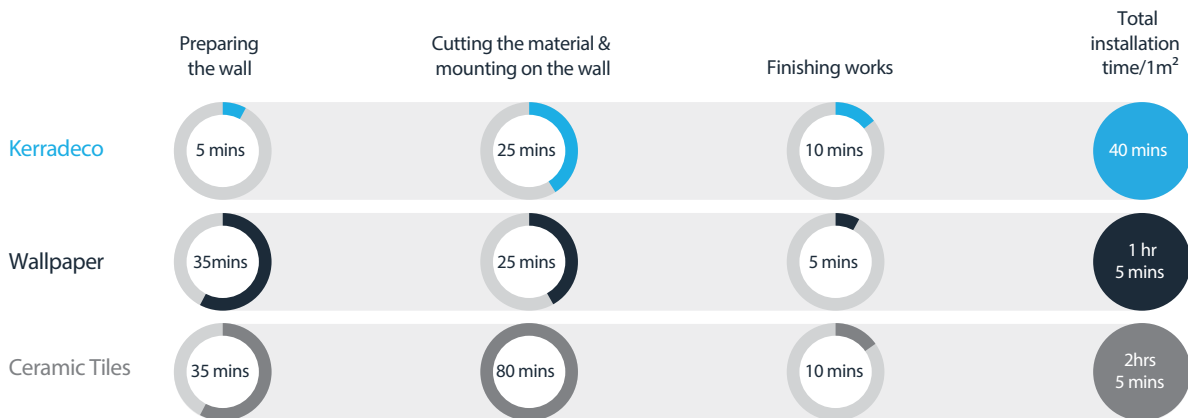

Economic

Supplied and installed at a fraction of the cost of stone or ceramic tiles (no grouting required).

Kerradeco install time compared to wallpaper and ceramic tiles

Further product information and downloads for Kerradeco available at <https://www.bettawood.com.au>