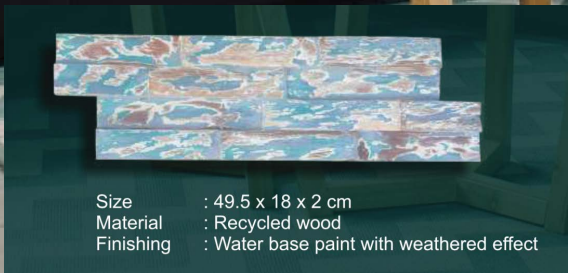

Natural New Cube - CB004

Size : 49.5 x 18 x 2 cm
Material : New teak
Finishing : White washed (water-based paint)

New Wave - WE008

Size : 49.5 x 18 x 2 cm
Material : New Teak
Finishing : Natural (no coating)

Natural Ripple - RL001

Size : 49.5 x 18 x 2 cm
Material : Recycled wood
Finishing : Water base paint with weathered effect

Winter Rainbow - RB005

Packaging Specs

Quantity	: 10 pcs
Coverage	: 0.891 sqm
Dimension	: 57 x 20 x 18.5 cm
Gross weight	: 8.5 kg