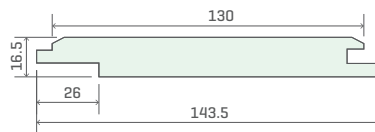

PR-NSREVE-WRC-130X18

AVAILABLE SPECIES

REVERSIBLE VEE-JOINT / SHIPLAP COLOURS (IN CEDAR)