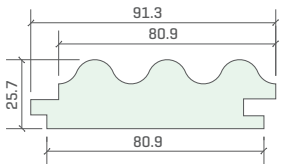

DOUBLE ROUND CLAD COLOURS [IN CEDAR]

OILED

Rib Clad

RIB CLAD

PR-RIB-81X26

SINGLE RIB

PR-SRIB-81X26

**SINGLE RIB
INVERTED**