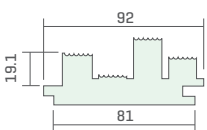

Castelation® Stack

CASTELATION® ROUGH STACK

PR-CRS-WRC-81X39