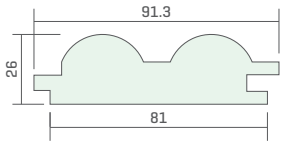

Double Round Clad

PR-DRC-81X26

AVAILABLE SPECIES

DOUBLE ROUND CLAD COLOURS [IN CEDAR]