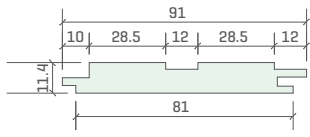

PRODUCT LISTING

Castelation® Screenclad TwoTone

PR-SCE-81X12*