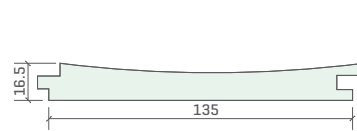

DOUBLE ROUND CLAD COLOURS [IN CEDAR]

OILED

Rib Clad

RIB CLAD

PR-RIB-81X26

SINGLE RIB

PR-SRIB-81X26

**SINGLE RIB
INVERTED**