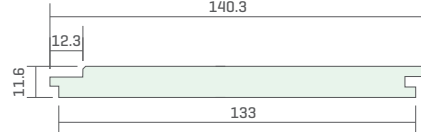

PRODUCT LISTING

BeachClad Channel Cladding - Sawn Face

PR-CLS5E-STK-WRC-120X18

PR-CLS5E-STK-WRC-170X18

PR-CLS5S-WRC-86X12

PR-CLS5S-WRC-133X12

PR-CLCG19C-STK-WRC-115X26

PR-REVSTOP-WRC-32X32-STK-B