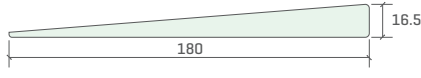

CEDAR - WRC HEMLOCK - HEM

HW = Available in Australian Hardwoods upon request: Blackbutt, Ironbark & Spotted Gum.

PRODUCT LISTING

Weatherboard

PR-WB-WRC-110X18-STK-B

PR-WB-WRC-160X18-STK-B

PR-WBR-WRC-110X18-STK-BD