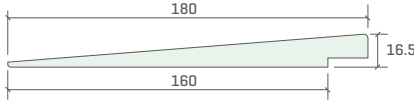

CEDAR - WRC HEMLOCK - HEM

HW = Available in Australian Hardwoods upon request: Blackbutt, Ironbark & Spotted Gum.

PRODUCT LISTING

Weatherboard

PR-WB-WRC-110X18-STK-B

PR-WB-WRC-160X18-STK-B

PR-WBR-WRC-110X18-STK-BD