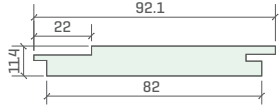

PR-SLS-WRC-82X12