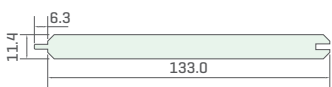

AVAILABLE SPECIES

CEDAR - WRC HEMLOCK - HEM

VEE-JOINT COLOURS (IN CEDAR)

CLEAR SATIN

OILED

* Also available in pre-finished satin. Vee Joint stocked in Hemlock for 9mm & 12mm thick profiles.

Vee-Joint - Double Sided