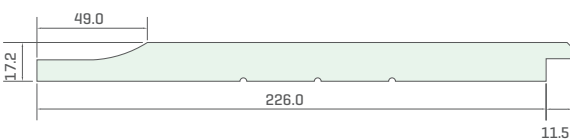

PR-WRC-RWE-226X18

AVAILABLE SPECIES