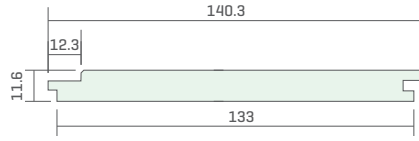

PR-CLS5S-WRC-133X12*