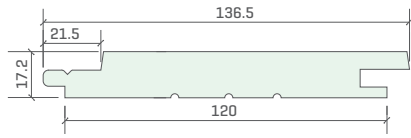

PRODUCT LISTING

BeachClad Channel Cladding - Sawn Face

PR-CLS5E-STK-WRC-120X18