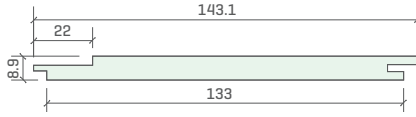

PR-SLI-WRC-133X9