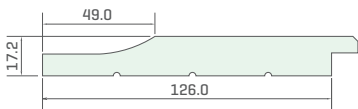

Rusticated Chamfer

PR-WRC-RWE-126X18