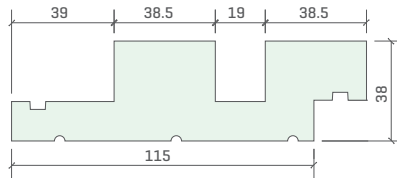

PR-CLCG19B-WRC-115X38

AVAILABLE SPECIES