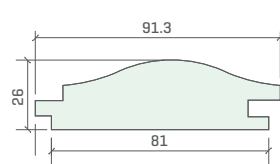

DOUBLE ROUND CLAD COLOURS [IN CEDAR]

OILED

Rib Clad

RIB CLAD

PR-RIB-81X26

SINGLE RIB

PR-SRIB-81X26

**SINGLE RIB
INVERTED**