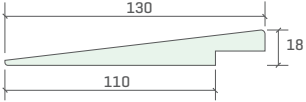

CEDAR - WRC HEMLOCK - HEM

HW = Available in Australian Hardwoods upon request: Blackbutt, Ironbark & Spotted Gum.

PRODUCT LISTING

Weatherboard

PR-WB-WRC-110X18-STK-B

PR-WB-WRC-160X18-STK-B

PR-WBR-WRC-110X18-STK-BD