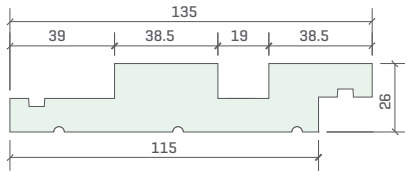

CHANNEL WITH CENTRE GROOVE PROFILES

PR-CLCG19C-WRC-115X26