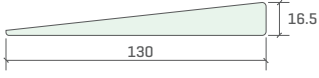

PRODUCT LISTING

Weatherboard

PR-WB-WRC-110X18-STK-B