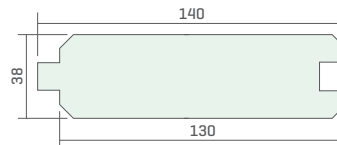

PR-DSVJB-WRC-130X38

AVAILABLE SPECIES

VEE-JOINT - DOUBLE SIDED (IN CEDAR)