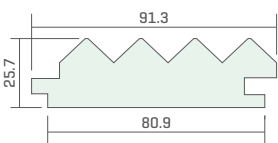

HW = 12mm < 18mm thick available in Australian hardwood upon request: Blackbutt, Ironbark & Spotted Gum.
* 12mm Available in Hemlock.

Diamond Clad

HW

DIA-81X26

AVAILABLE SPECIES

**DIAMOND CLAD
[IN CEDAR]**