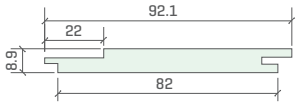

PRODUCT LISTING

Shiplap

PR-SLI-WRC-82X9