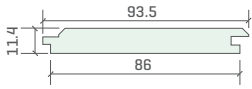

PRODUCT LISTING

Expresswood Vee-Joint (Hemlock)