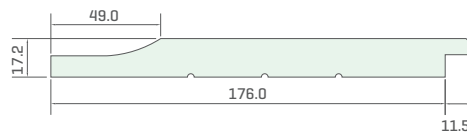

PR-WRC-RWE-176X18