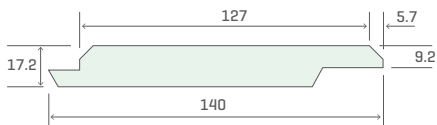

PR-DSVJS-WRC-133X12

PR-DSVJE-WRC-86X18

PR-DSVJB-WRC-130X38

AVAILABLE SPECIES

CEDAR - WRC

VEE-JOINT - DOUBLE SIDED (IN CEDAR)

VEE JOINT

Reversible Vee-Joint / Shiplap