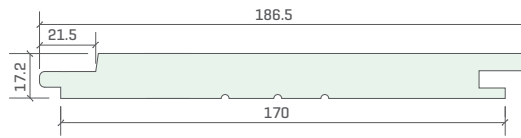

PR-CLS5E-STK-WRC-170X18