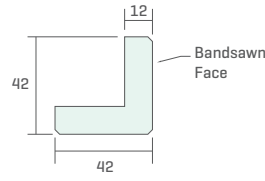

PRODUCT LISTING

BeachClad Channel Cladding - Sawn Face

PR-CLS5E-STK-WRC-120X18

PR-CLS5E-STK-WRC-170X18

PR-CLS5S-WRC-86X12

PR-CLS5S-WRC-133X12

PR-CLCG19C-STK-WRC-115X26

PR-REVSTOP-WRC-32X32-STK-B