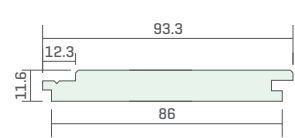

PRODUCT LISTING

BeachClad Channel Cladding - Sawn Face

PR-CLS5E-STK-WRC-120X18

PR-CLS5E-STK-WRC-170X18

PR-CLS5S-WRC-86X12

PR-CLS5S-WRC-133X12

PR-CLCG19C-STK-WRC-115X26

PR-REVSTOP-WRC-32X32-STK-B