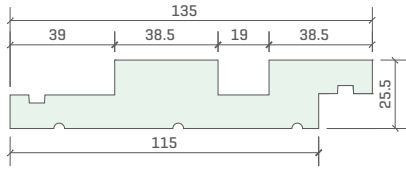

PRODUCT LISTING

BeachClad Channel Cladding - Sawn Face

PR-CLS5E-STK-WRC-120X18

PR-CLS5E-STK-WRC-170X18

PR-CLS5S-WRC-86X12

PR-CLS5S-WRC-133X12

PR-CLCG19C-STK-WRC-115X26

PR-REVSTOP-WRC-32X32-STK-B