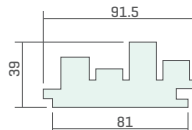

CASTELATION® SMOOTH STACK

PR-CSS-WRC-81X39