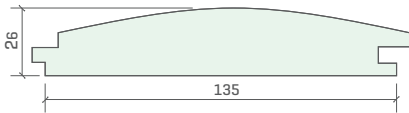

RIB PR-SRIB-135X26

AVAILABLE SPECIES

RIB CLAD COLOURS