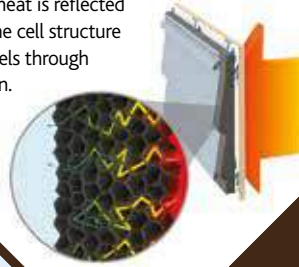

Insul-Shield™ is made using ThermaSilver™ - an innovative quality, graphite embedded EPS material which provides up to 20% more insulation compared to conventional EPS. ThermaSilver™ is strong, durable and unaffected by humidity.‡

‡ Source: Neopor Insulation Technology

Graphite EPS Inner Core

Polypropylene Backing Sheet

Steel Outer

How Graphite Embedded EPS Insulation works

Radiant heat is reflected within the cell structure as it travels through insulation.