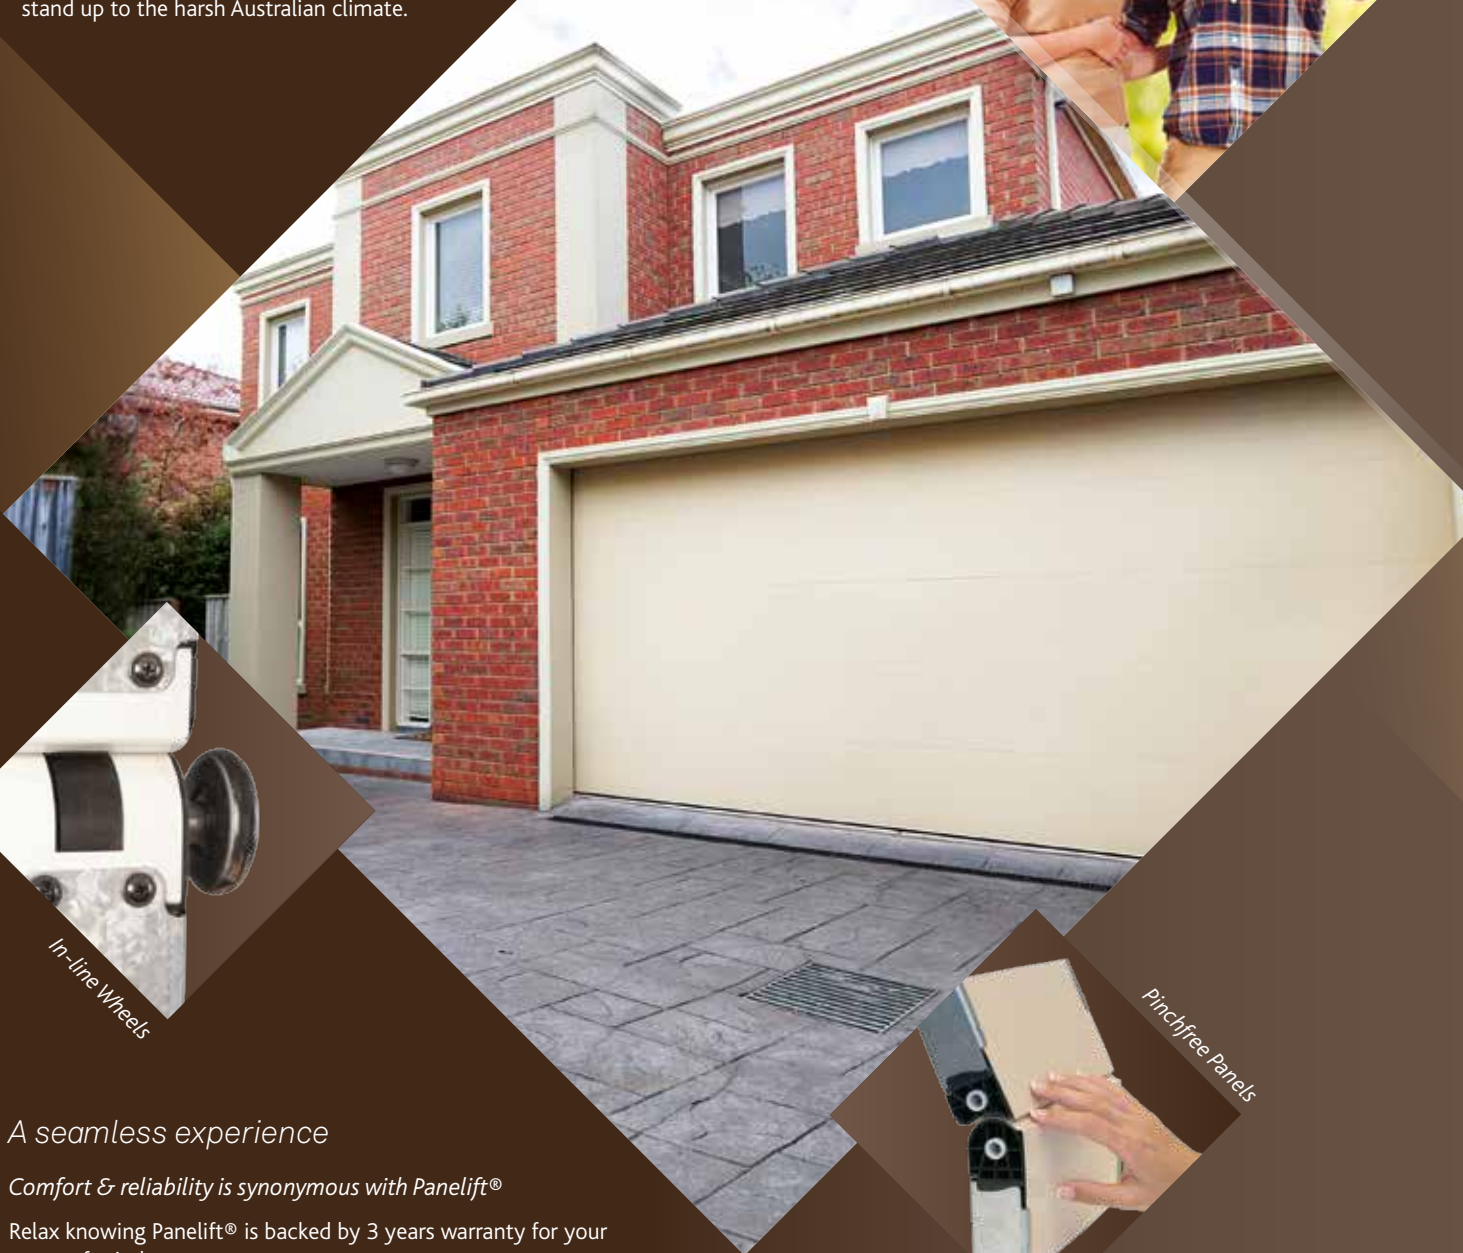

- Panels come with strong reinforcement, rolled over edges for sturdiness and double end stiles for larger doors to ensure strength and durability.
- Track curve made from glass filled polypropylene for extra strength and durability.
- Extensively engineered and tested to withstand the test of time.
- Made using quality Colorbond® steel that can stand up to the harsh Australian climate.